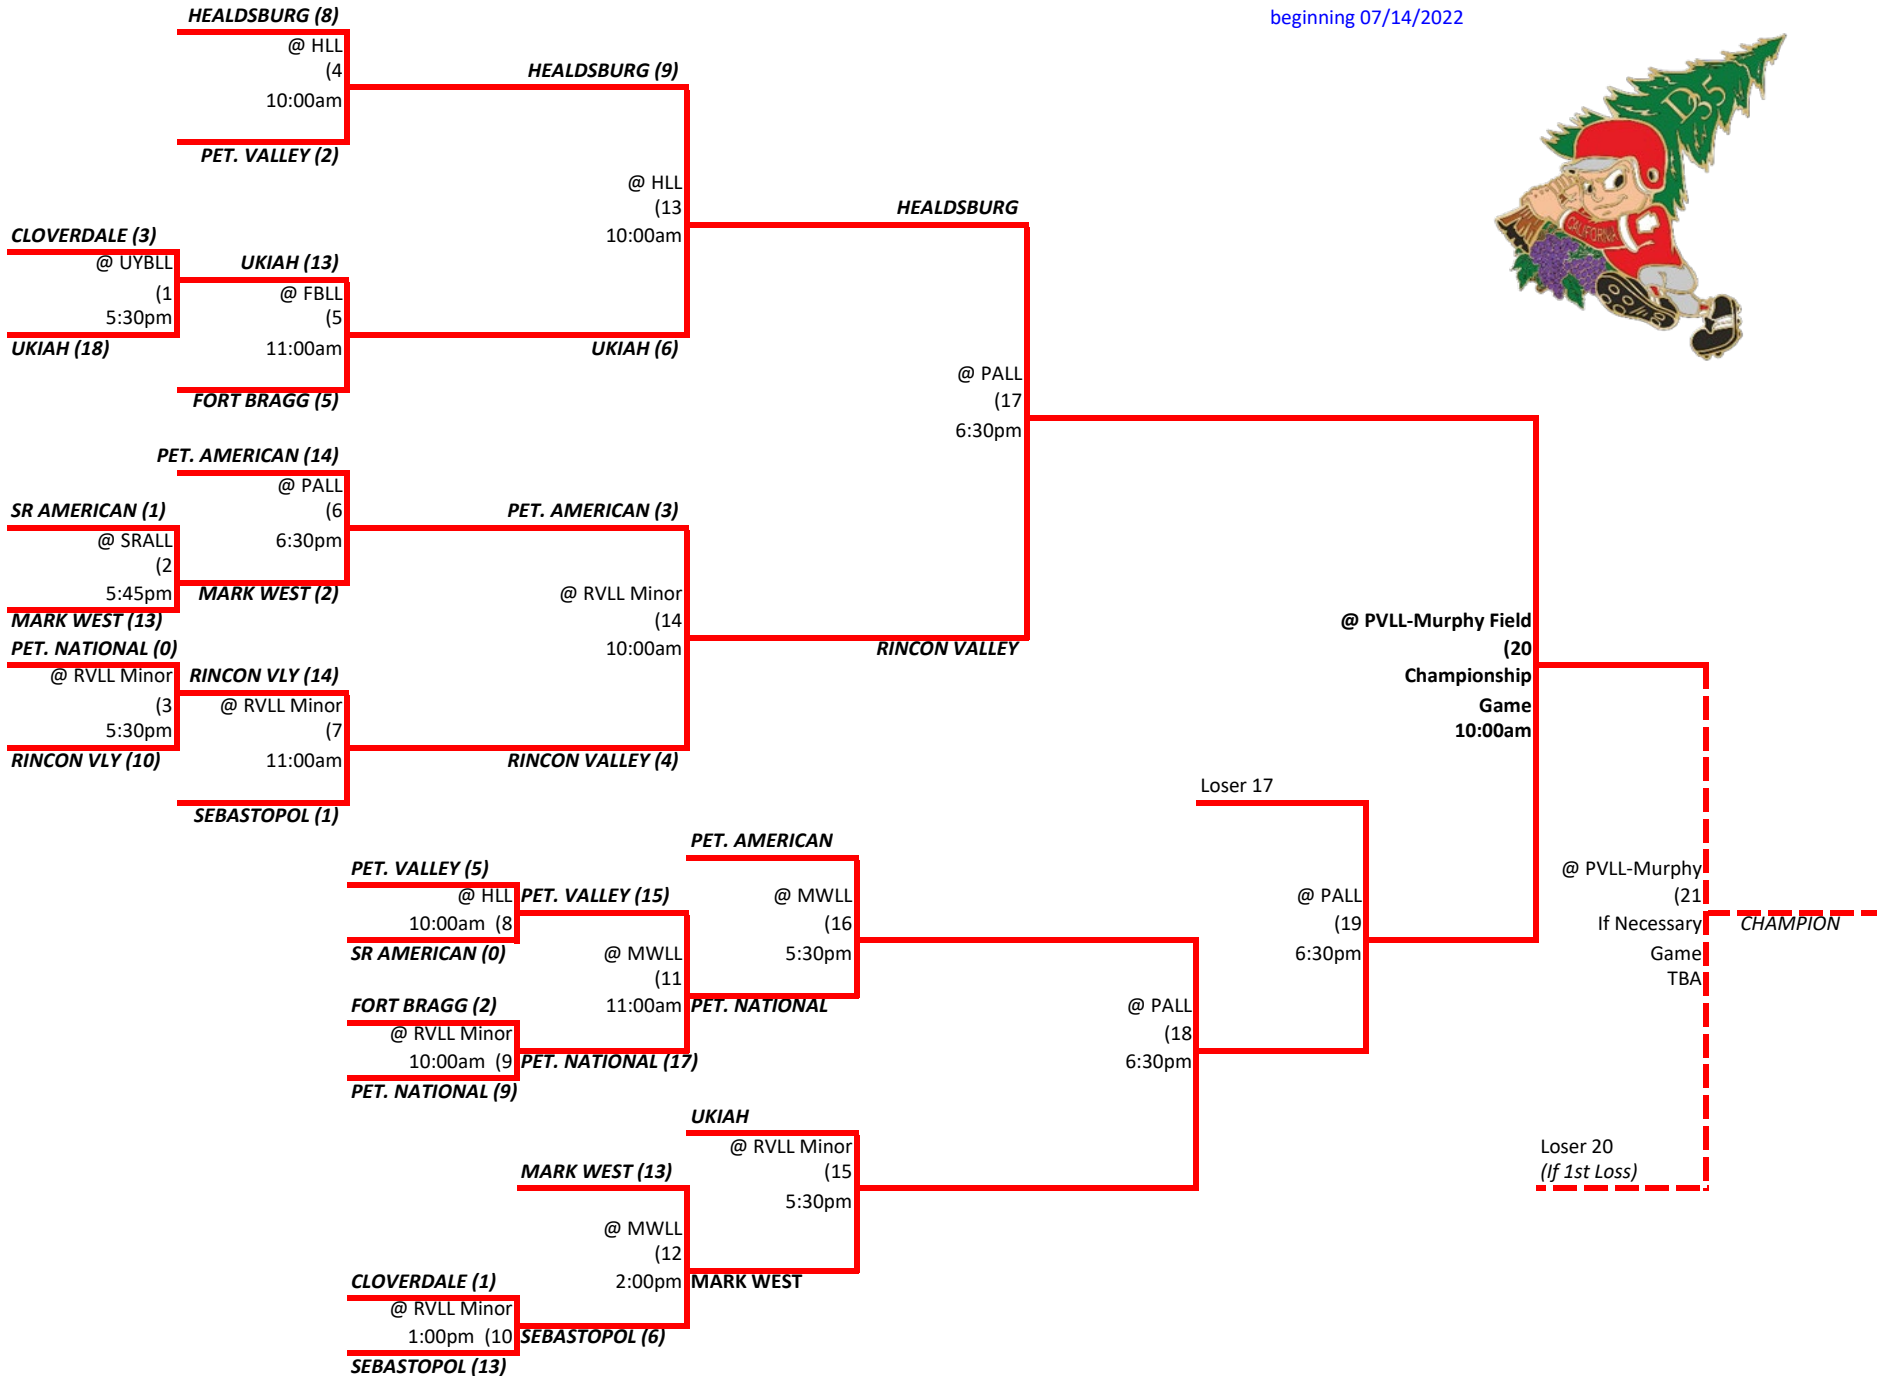

CALIFORNIA DISTRICT 35 LITTLE LEAGUE 2022 LL 8-10 ALL-STARS

FRI, JULY 1	SAT, JULY 2	SUN, JULY 3	MON, JULY 4	TUE, JULY 5	WED, JULY 6	THU, JULY 7	FRI, JULY 8	SAT, JULY 9	SUN, JULY 10
-------------	-------------	-------------	-------------	-------------	-------------	-------------	-------------	-------------	--------------

Winner advances to Section 1 Tournament hosted by CA District 53
beginning 07/14/2022

TEAMS, GAME TIMES AND FIELDS ARE SUBJECT TO CHANGE AT ANY TIME.

7/4/2022